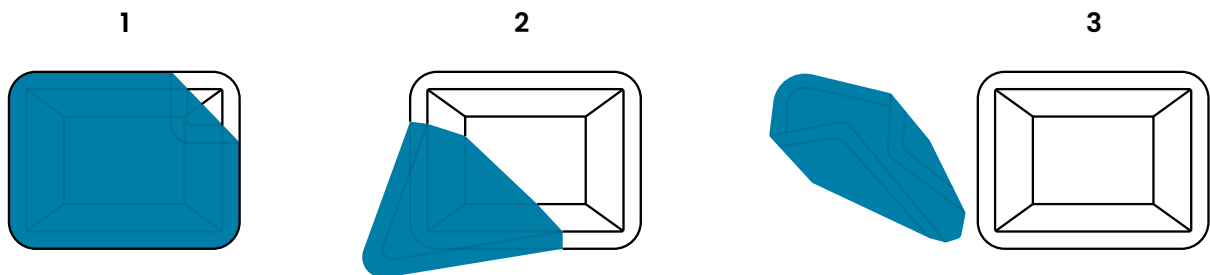

Removable liner for separate waste streams

Our MAP packaging kraft trays and pots have a removable liner on the inside, which can easily be peeled off so that you can sort cardboard and plastic liner completely separate!

- better environmental performance
- easily recyclable